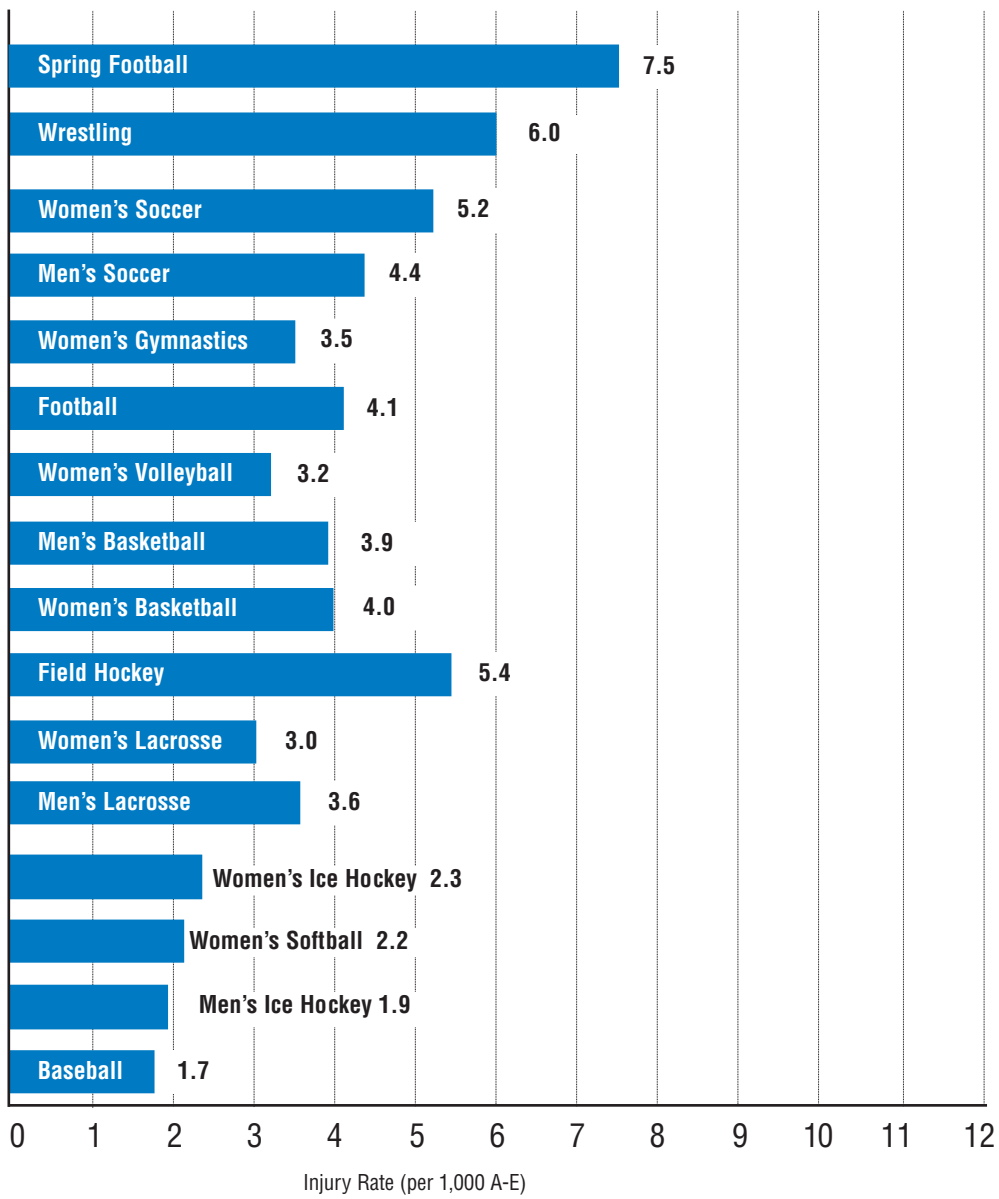

Figure 1
Practice Injury Rate Summary (All Sports)

Figure 1 represents the average practice injury rate (expressed as injuries per 1,000 athlete-exposures) for all sports analyzed in the ISS in the 2003-04 season.