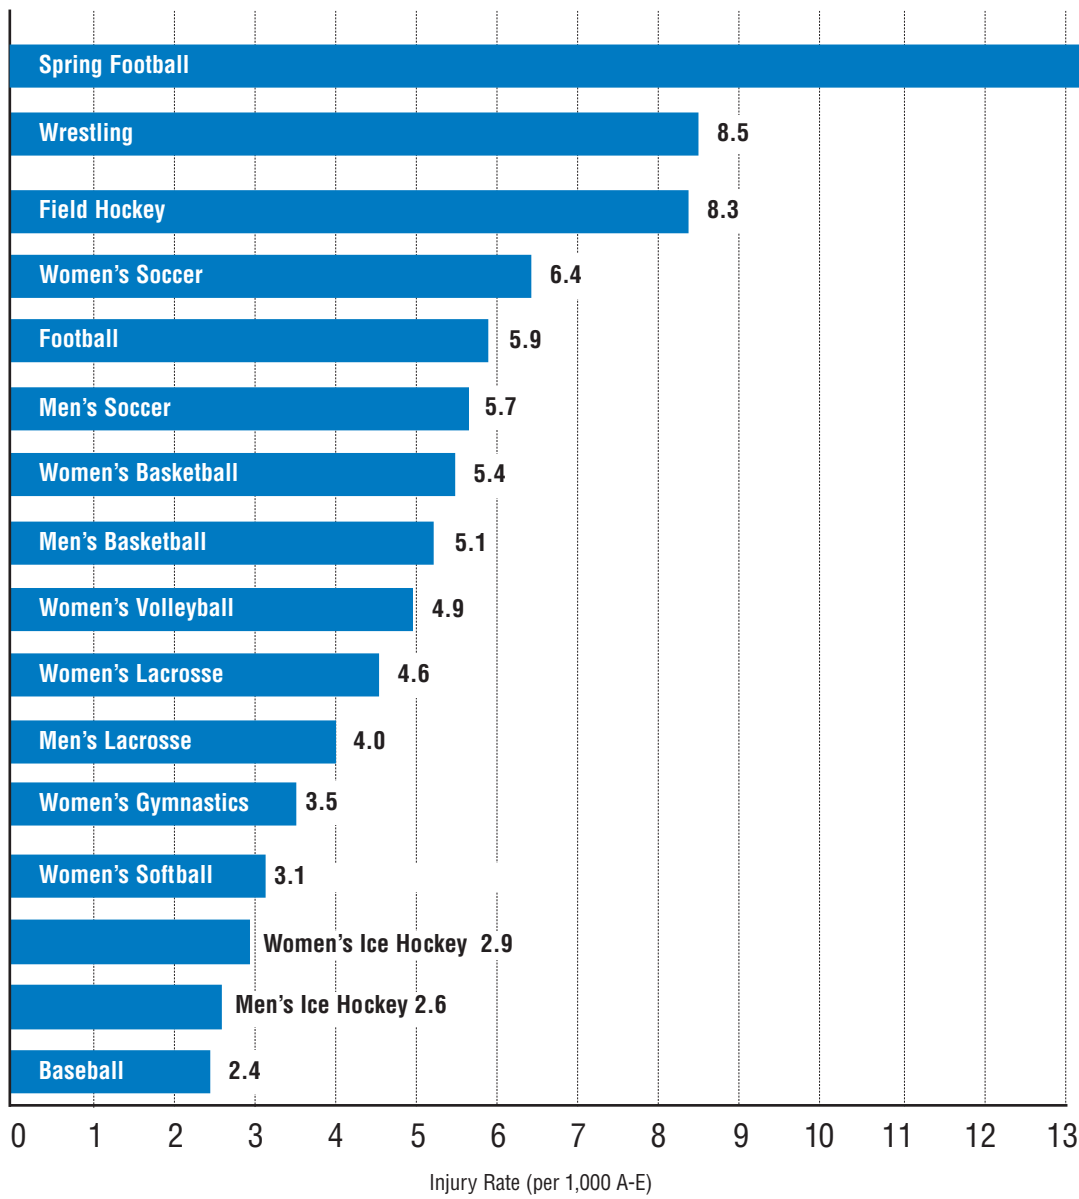

Figure 1
Practice Injury Rate Summary (All Sports)

Figure 1 represents the average practice injury rate (expressed as injuries per 1,000 athlete-exposures) for all sports analyzed in the ISS in the 2004-05 season.